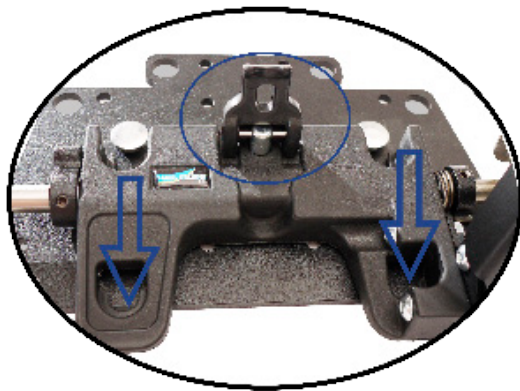

LEFT FOOT ACCELERATOR

The Left Foot Accelerator is suitable for those requiring acceleration with the left foot. The floor mounted design allows easy fitment for the user with the quick release function. Simply lifting the quick release latch and sliding back releases the unit and returns the vehicle to the traditional right foot accelerator pedal. The easy, reliable and quality solution when it comes to left foot accelerators.

Quick release un-latched and ready for easy removal

Quick release latched, secured and ready for use

FEATURES

- Floor-mounted design for compatibility with latest model vehicles
- Steel 4-pin fixation guarantees secure and easy mounting
- Quick release latch avoids inadvertent removal
- Multiple adjustments to ensure correct & smooth operation
- Universal fitting kit provided
- Made in Italy by Fadiel Italiana