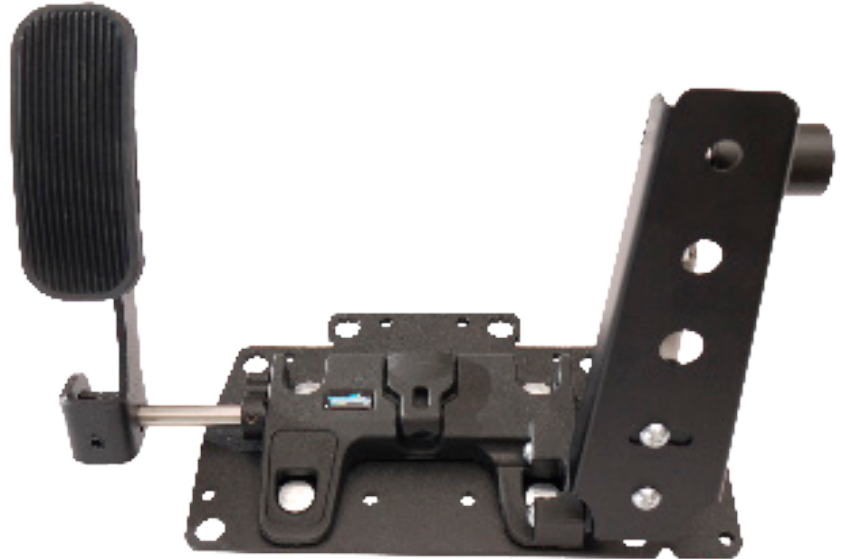

LEFT FOOT ACCELERATOR

The Left Foot Accelerator is suitable for those requiring acceleration with the left foot. The floor mounted design allows easy fitment for the user with the quick release function. Simply lifting the quick release latch and sliding back releases the unit and returns the vehicle to the traditional right foot accelerator pedal. The easy, reliable and quality solution when it comes to left foot accelerators.

Quick release un-latched and ready for easy removal

Quick release latched, secured and ready for use

FEATURES

- Floor-mounted design for compatibility with latest model vehicles
- Steel 4-pin fixation guarantees secure and easy mounting
- Quick release latch avoids inadvertent removal
- Multiple adjustments to ensure correct & smooth operation
- Universal fitting kit provided
- Made in Italy by Fadiel Italiana