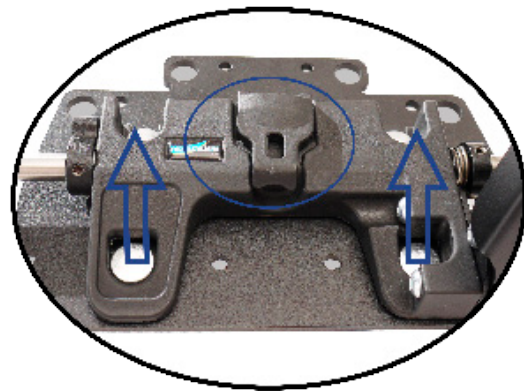

LEFT FOOT ACCELERATOR

The Left Foot Accelerator is suitable for those requiring acceleration with the left foot. The floor mounted design allows easy fitment for the user with the quick release function. Simply lifting the quick release latch and sliding back releases the unit and returns the vehicle to the traditional right foot accelerator pedal. The easy, reliable and quality solution when it comes to left foot accelerators.

Quick release un-latched and ready for easy removal

Quick release latched, secured and ready for use

FEATURES

- Floor-mounted design for compatibility with latest model vehicles
- Steel 4-pin fixation guarantees secure and easy mounting
- Quick release latch avoids inadvertent removal
- Multiple adjustments to ensure correct & smooth operation
- Universal fitting kit provided
- Made in Italy by Fadiel Italiana